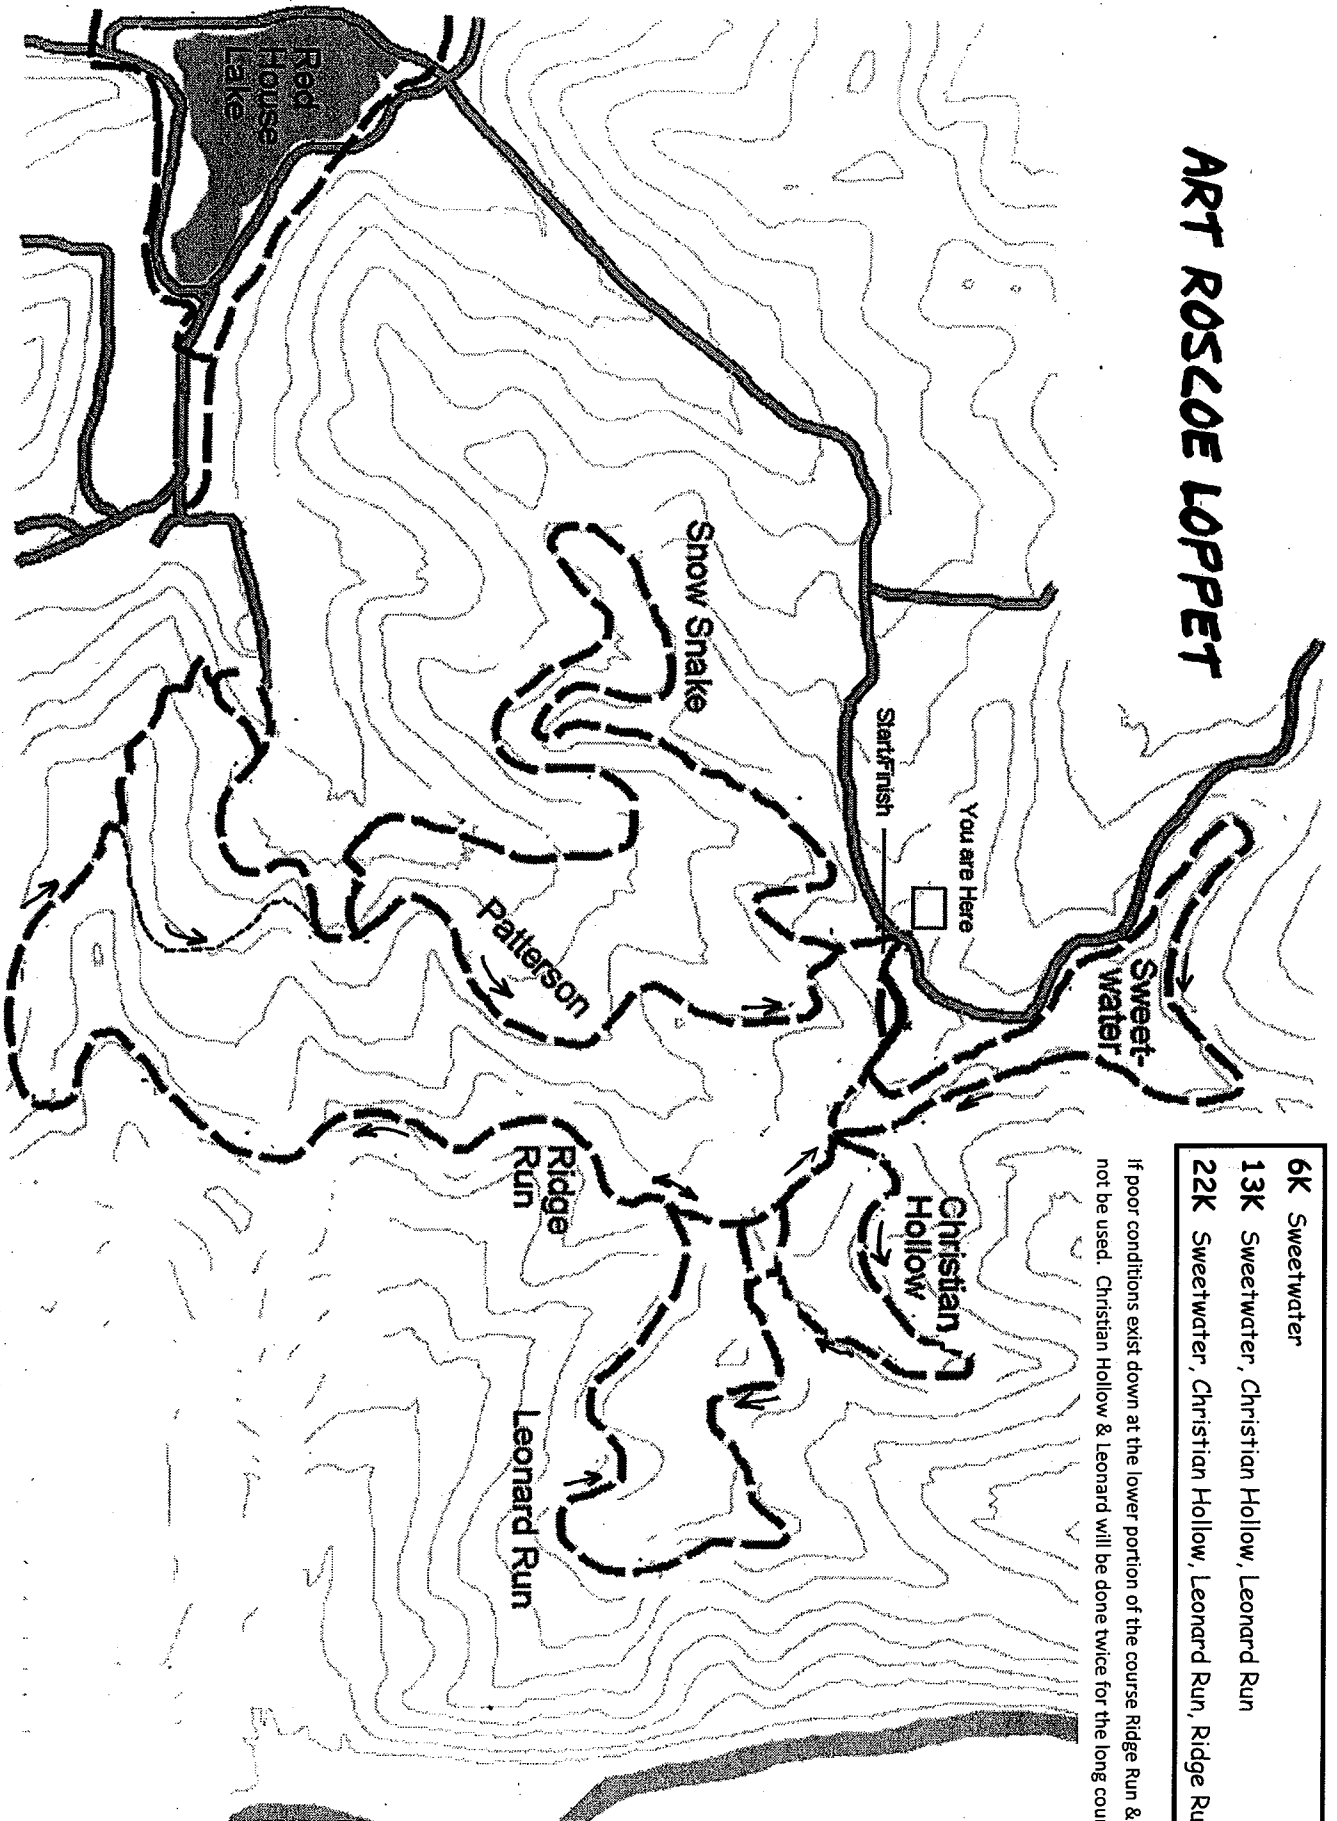

ART ROSCOE LOPPET

- 6K Sweetwater
- 13K Sweetwater, Christian Hollow, Leonard Run
- 22K Sweetwater, Christian Hollow, Leonard Run, Ridge Run, Patterson

If poor conditions exist down at the lower portion of the course Ridge Run & Patterson will not be used. Christian Hollow & Leonard will be done twice for the long course.