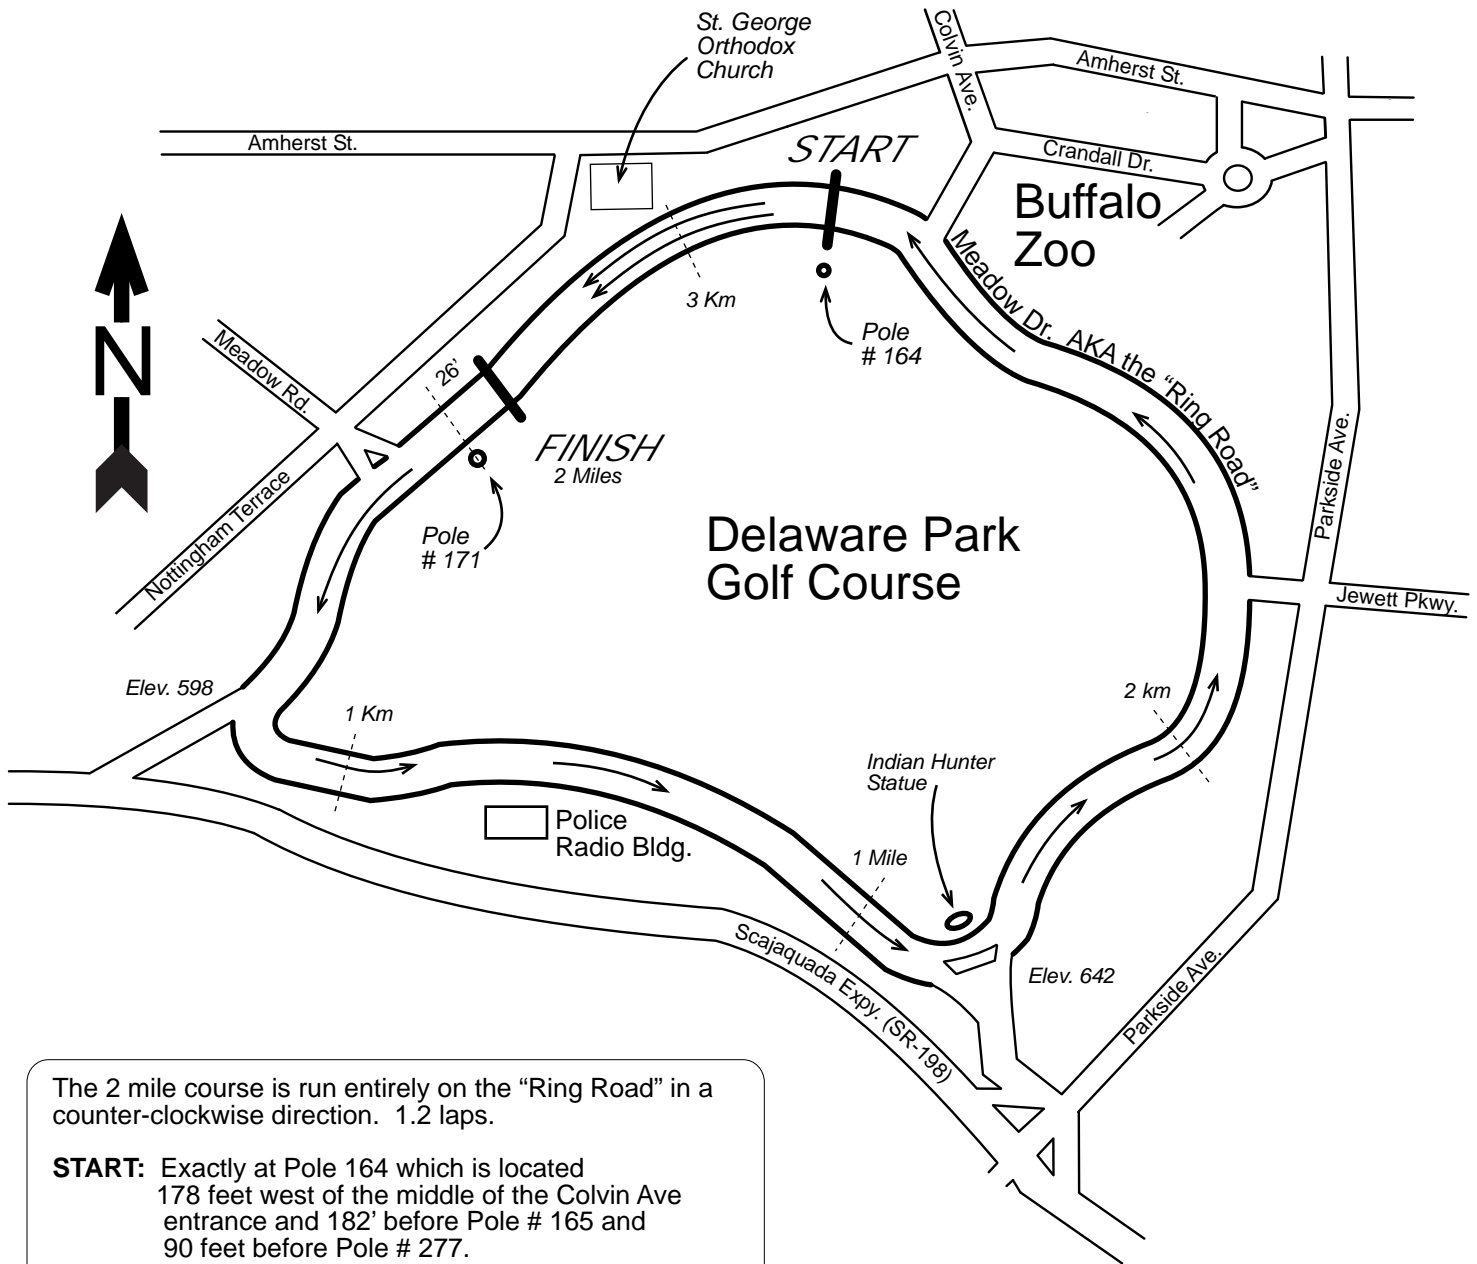

Ice Man 2016

Buffalo, NY

Course Length: 2 Miles

Certified Course
NY15042JJ

Effective 10/26/2015
through 12/31/2025

The 2 mile course is run entirely on the "Ring Road" in a counter-clockwise direction. 1.2 laps.

START: Exactly at Pole 164 which is located 178 feet west of the middle of the Colvin Ave entrance and 182' before Pole # 165 and 90 feet before Pole # 277.

1 Km: 11 feet before electrical box # 178R.

1 Mile: 13.5 feet before Pole # 197.

2 Km: 15.5 feet past Pole # 171.

3 Km: 63 feet before Pole # 274.

FINISH: 26 feet before Pole # 171, and 71 feet past Pole # 271, and 115' before Pole # 270.

Measured October 24, 2015
by Jeff John

BuffaloRunners.com