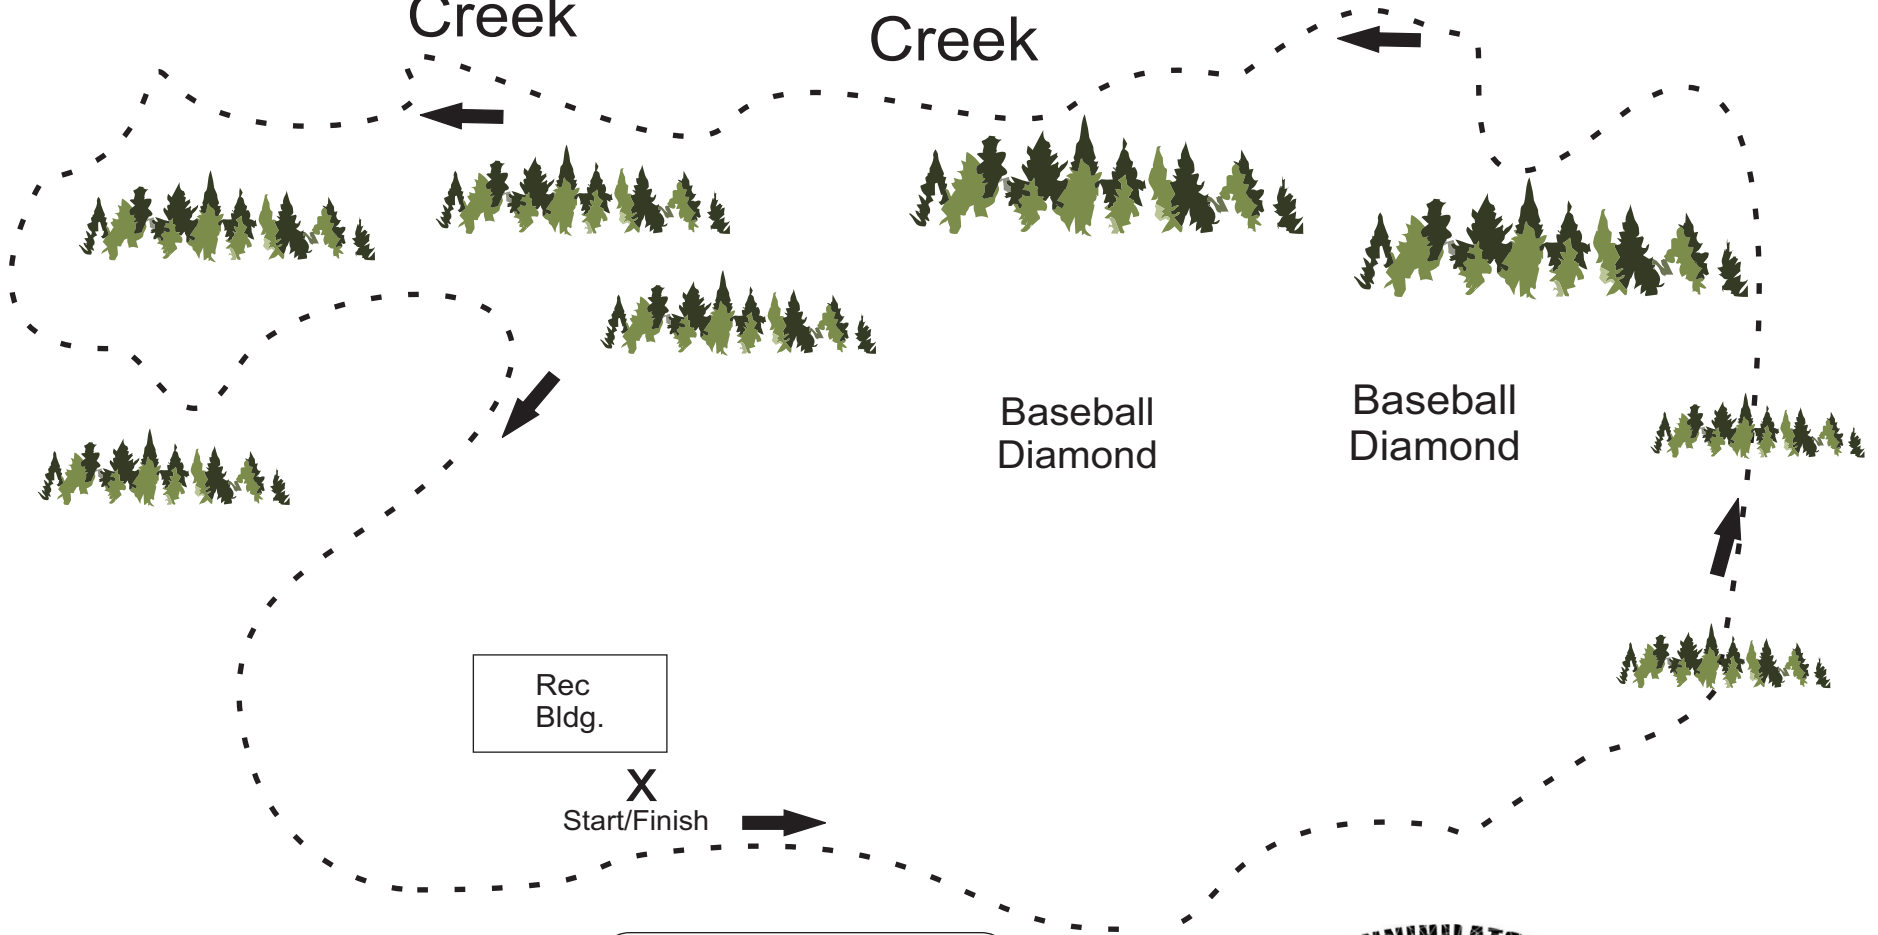

Creek

Creek

Rec Bldg.

X  
Start/Finish

Baseball Diamond

Baseball Diamond

J.P.Nicely Park  
Main Lot

Aurora Waldorf  
School

TRAIL RACE SERIES  
J.P.NICELY PARK WEST FALLS NY

1.5Mi./Lap  
Technical single track  
and Park trails

West Falls Rd.